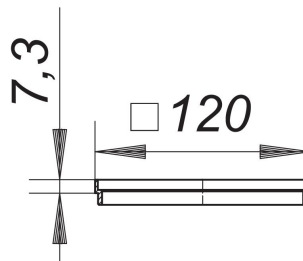

frame CK 12, 120 x 120 mm

Part number: 495709
GTIN: 4001636495709
Rebate group: 5

Description:

frame CK 12, 120 x 120 mm
used with type CIRCO 50, CIRCO V.1 and CIRCO V.2

material:
ABS, 120 x 120 mm, used with grates 115 x 115 mm

Spare parts:

514097 floor drain CeraDrain Plan K 12, DN 40/

514431 floor drain CeraBoard CS 12, DN 50, 120

514424 floor drain CeraBoard CK 12, DN 50, 120