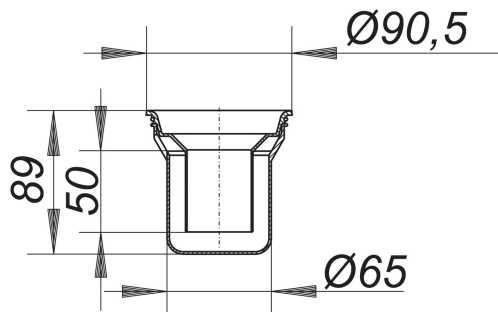

trap insert for PRONTO

Part number: 480774
GTIN: 4001636480774
Rebate group: 3

Description:

trap insert for PRONTO
spare Part for floor drains PRONTO

Spare parts:

700063 floor drain PRONTO, DN 100, 120 x 120 m
700360 floor drain PRONTO K, DN 100, 120 x 120
700384 floor drain PRONTO K, DN 125, 120 x 120

700391 floor drain PRONTO K, secured, DN 100,
700339 floor drain PRONTO K Alu, DN 100, 120 x
700346 floor drain PRONTO K Alu, DN 125, 120 x