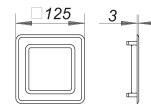

cover plate DallVent WE, chromed

Part number: 850058
GTIN: 4001636850058
Rebate group: 4

Description:

cover plate DallVent WE, chromed
spare part for air-admittance valve DallVent WE
ABS, chromed

Spare parts: