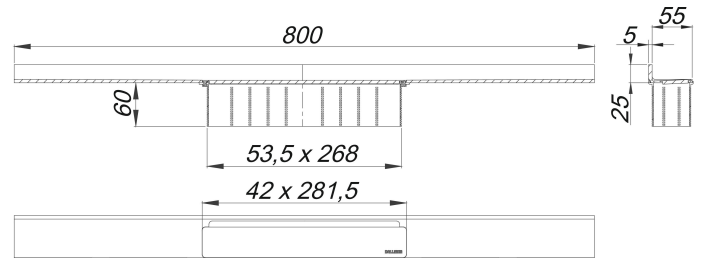

shower channel CeraWall Select satin stainless steel, 800 mm

Part number: 535245
 GTIN: 4001636535245
 Rebate group: 11

Description:

shower channel CeraWall Select satin stainless steel, 800 mm
 for installation with drain body DallFlex, DallFlex Plan, DallFlex vertical and shower underlay DallFlex Wall, DallFlex Wall Plan. Drainage-strip with engineered precision fall, visibly installed at the junction of wall and floor. Suitable for floor finish of 10 – 24 mm and wall finish of 12 – 24 mm (including adhesive), length can be adjusted by one millimeter.

specification

- cover plate
- self-adhesive security tape S 3 with cut-resistant stainless steel mesh and sound insulation
- accessories for installation and positioning
- temporary blanking plate

material

304 stainless steel, 5 mm solid, satin finished, load class K 3 (300 kg)

Ordering CeraWall Select:

Please order drain body DallFlex or shower underlay DallFlex Wall + shower channel CeraWall Select as two components.