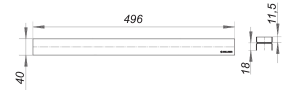

cover plate CeraLine Individual, 500 mm

Part number: 520715
GTIN: 4001636520715
Rebate group: 8

Description:

cover plate CeraLine Individual, 500 mm

Cover plate for all CeraLine channels, with recess for customer's individual floor finish, suitable for all tile, stone finishes 16–30-mm (incl. adhesive), 40-mm wide

material

304 stainless steel, load class K-3-(300-kg)